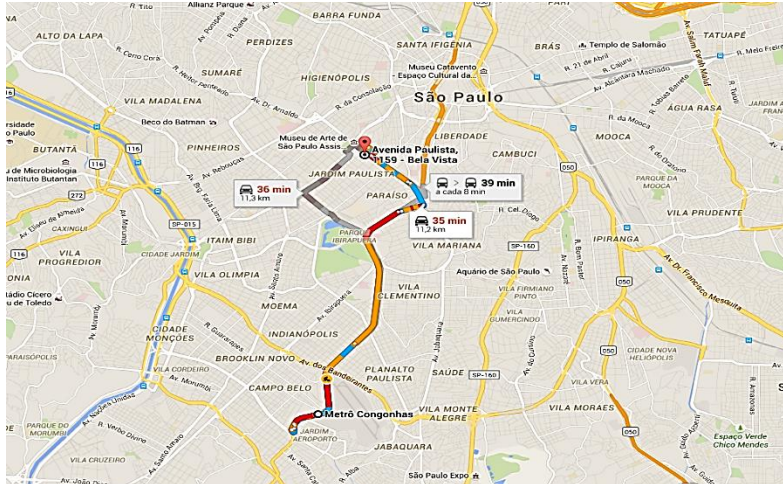

- **By Airport**

If the arrival is at Congonhas Airport (CGH) you can use the subway, bus or taxi.

When using the subway, you must first take the bus – named Metrô São Judas to the station of Line 1 (blue) São Judas.

In this station, take the subway – towards Tucuruvi. Get off at Ana Rosa or Paraíso station and then transfer to Line 2 (green) towards Vila Madalena.

Vila Madalena.

Go to the Trianon-MASP Station. Select the exit to the Alameda Santos, turn right and walk for about 30 meters.

The entire route to InforMaker can take up to 50 minutes.

In the passenger arrival area, there are several taxi companies. The offset time may vary depending on traffic, from 20 to 40 minutes.

To choose the bus line we suggest you consult the website of SP Trans www.sptrans.com.br/itinerarios.

If your arrival is at Guarulhos Airport (GRU) we suggest that the route is done by taxi or using the bus line that connects this airport to Congonhas airport or to the center of the city.