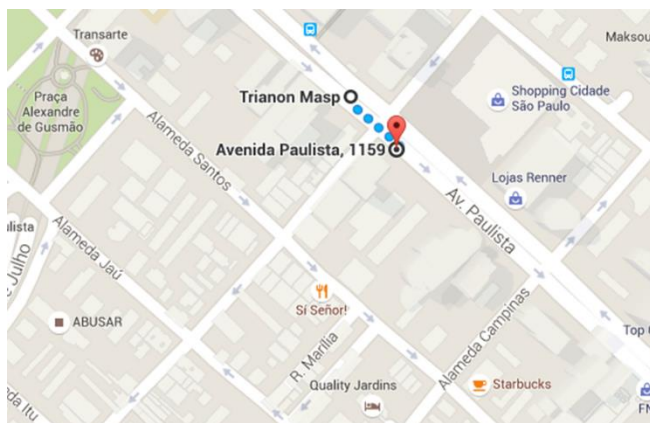

DIRECTIONS

We are in the heart of Paulista Avenue, number 1159 - 6th floor – room 611, set in front of the Shopping City of São Paulo and between Pamplona and Alameda Campinas streets. Paulista Avenue is considered one of the main financial centers of the São Paulo city, as well as one of its most characteristic sights.

- **By Car**

From the center, follow southeast direction in João Mendes Square toward the Onze de Agosto Street. Continue in Condé Pinhal Street to Liberdade Avenue; follow the Vergueiro Street until you reach the Paulista Avenue. Depending on the traffic, the travel time ranges from 20 to 40 minutes.

- **By Subway (Metro)**

To get to InforMaker get off at Trianon MASP station. Select the exit to the Paulista Avenue, turn right and walk for about 100 meters.

- **By Foot**

If you are staying nearby Paulista Avenue, you can walk to the InforMaker. The average shift time will vary between 8 to 15 minutes. If the hotel of your choice is elsewhere in the city, our suggestion is to use a taxi or subway to go to our address.

Vila Madalena.

Go to the Trianon-MASP Station. Select the exit to the Alameda Santos, turn right and walk for about 30 meters.

The entire route to InforMaker can take up to 50 minutes.

In the passenger arrival area, there are several taxi companies. The offset time may vary depending on traffic, from 20 to 40 minutes.