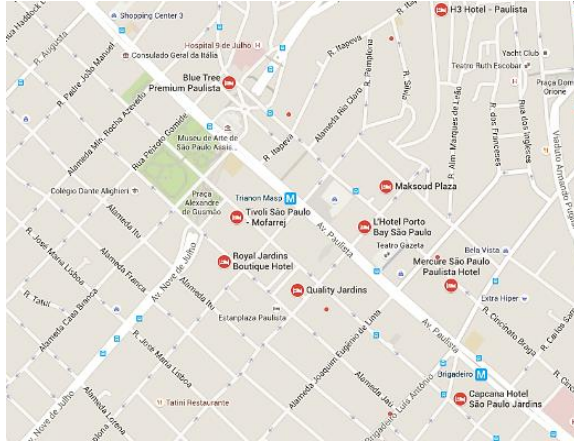

HOTEL ACCOMMODATIONS

You can choose to stay in hotels around the Paulista Avenue. There are several options. Next, we indicate those who are closer to the InforMaker.

Hotel	Address	Walking distance	Reference Daily Price (em R$)	Telephone
IBIS	Avenida Paulista, 2355	3 minutes	R$ 222,00	(11) 3523-3000
Mercure São Paulo Paulista Hotel	Rua São Carlos Do Pinhal, 87	8 minutes	R$ 287,00	(11) 3372-6800
Blue Tree Premium Paulista	Rua Peixoto Gomide, 707	8 minutes	R$ 366,00	(11) 3147-7000
Hotel Brigadeiro	Avenida Brigadeiro Luís Antônio, 2564	11 minutes	R$ 185,00	
IBIS	Rua da Consolação, 2303	15 minutes	R$ 188,00	(11) 3123-7755
Heritage	Rua Fernando Albuquerque, 122	20 minutes	R$ 255,00	(11) 3258-4088
Hotel Bella Paulista	Avenida Bernardino de Campos, 290	20 minutes	R$ 200,00	(11) 3051-8588
IBIS Budget	Rua Vergueiro, 1571	22 minutes	R$ 177,00	(11) 5085-5699
Hotel Augusta Boulevard	Rua Augusta, 843	22 minutes	R$ 206,00	(11) 3878-0000

Please note: The prices shown are references and are subject to change without notice of the service provider.