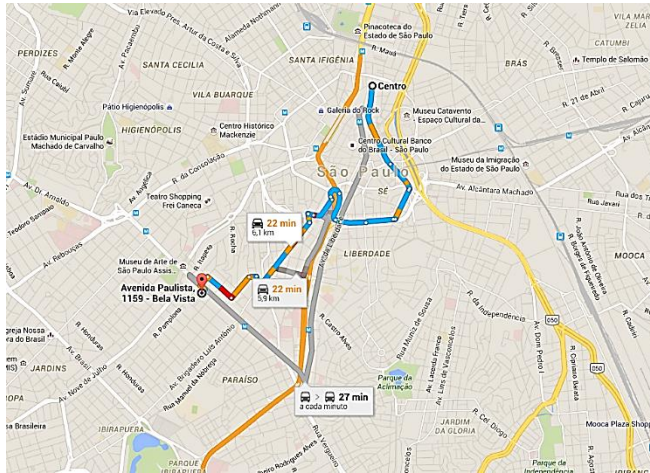

DIRECTIONS

We are in the heart of Paulista Avenue, number 1159 - 6th floor – room 611, set in front of the Shopping City of São Paulo and between Pamplona and Alameda Campinas streets. Paulista Avenue is considered one of the main financial centers of the São Paulo city, as well as one of its most characteristic sights.

- **By Car**

From the center, follow southeast direction in João Mendes Square toward the Onze de Agosto Street. Continue in Condé Pinhal Street to Liberdade Avenue; follow the Vergueiro Street until you reach the Paulista Avenue. Depending on the traffic, the travel time ranges from 20 to 40 minutes.

- **By Subway (Metro)**

To get to InforMaker get off at Trianon MASP station. Select the exit to the Paulista Avenue, turn right and walk for about 100 meters.

- **By Foot**

If you are staying nearby Paulista Avenue, you can walk to the InforMaker. The average shift time will vary between 8 to 15 minutes. If the hotel of your choice is elsewhere in the city, our suggestion is to use a taxi or subway to go to our address.

Vila Madalena.

Go to the Trianon-MASP Station. Select the exit to the Alameda Santos, turn right and walk for about 30 meters.

The entire route to InforMaker can take up to 50 minutes.

In the passenger arrival area, there are several taxi companies. The offset time may vary depending on traffic, from 20 to 40 minutes.