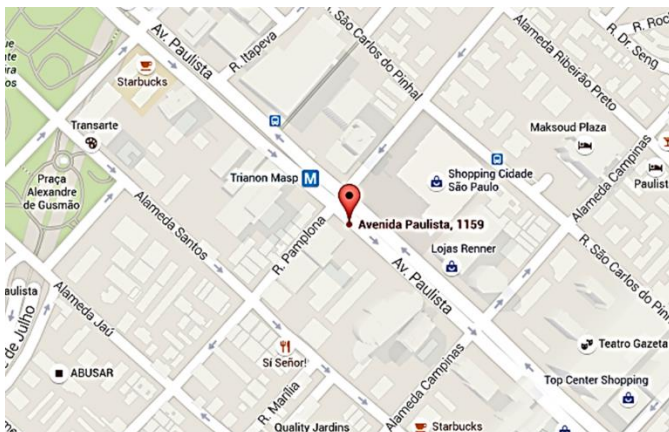

DIRECTIONS

We are in the heart of Paulista Avenue, number 1159 - 6th floor – room 611, set in front of the Shopping City of São Paulo and between Pamplona and Alameda Campinas streets. Paulista Avenue is considered one of the main financial centers of the São Paulo city, as well as one of its most characteristic sights.

- **By Car**

From the center, follow southeast direction in João Mendes Square toward the Onze de Agosto Street. Continue in Condé Pinhal Street to Liberdade Avenue; follow the Vergueiro Street until you reach the Paulista Avenue. Depending on the traffic, the travel time ranges from 20 to 40 minutes.